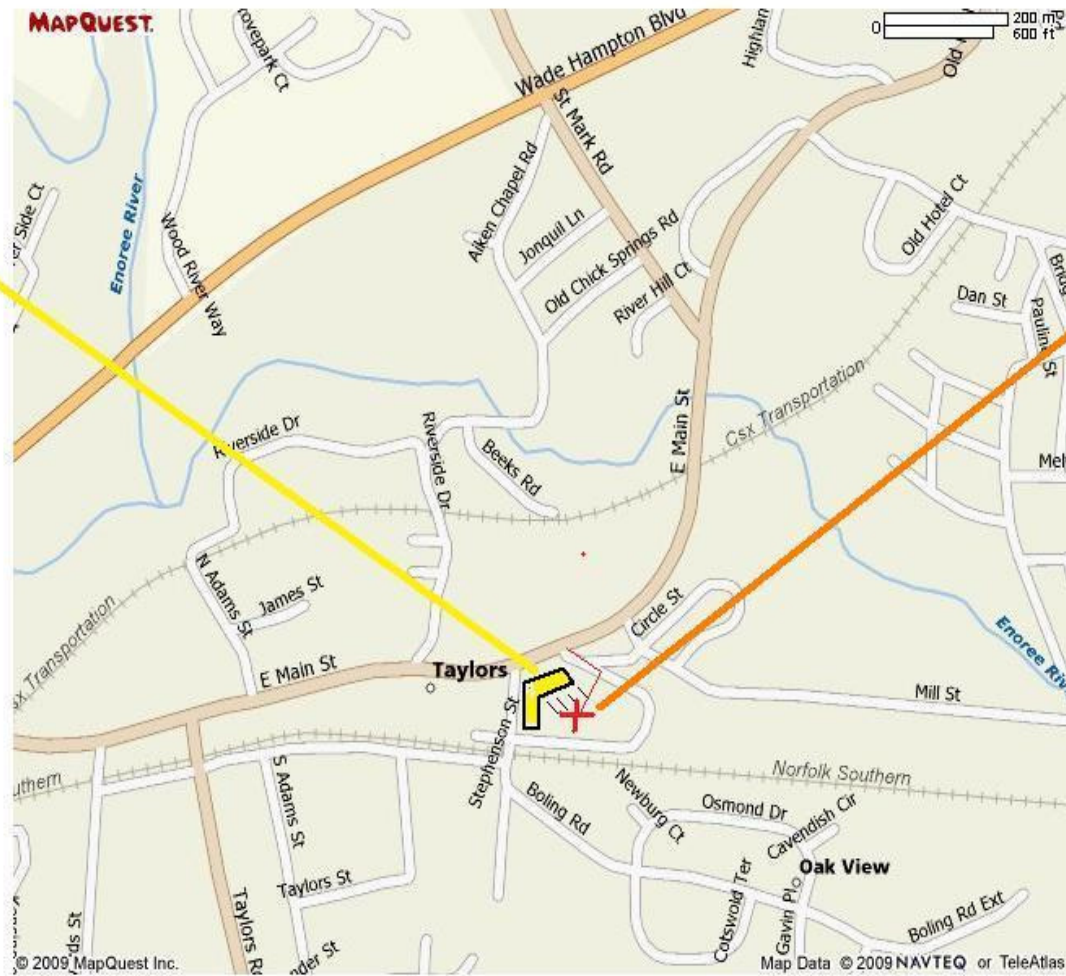

Greenville Presbyterian  
Theological Seminary

PARKING IN REAR OF  
BUILDING. SOMEONE  
WILL DIRECT YOU TO  
THE CLASSROOM.

ANY PROBLEMS CALL:  
MIKE: 608-1522  
TIM: 787-1246

418 E Main Street Taylors SC 29687